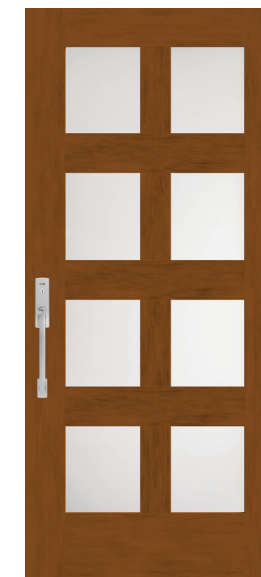

Classic Craft Fir Grain with
Low-E Glass and SDLs
CCA2380