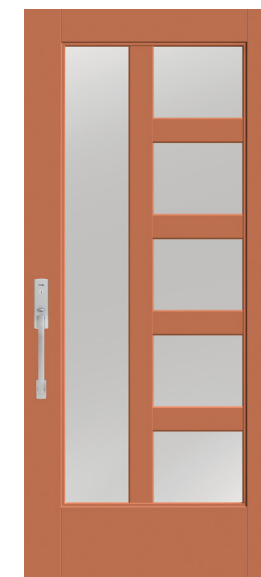

Smooth-Star with
Low-E Glass and SDLs
S3400L