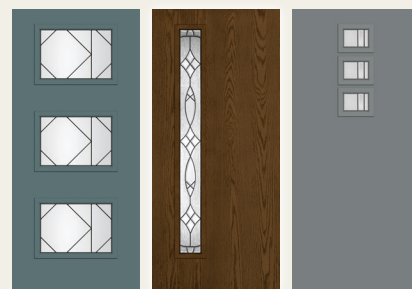

MAHOGANY

OAK

SMOOTH-STAR.

A smooth, ready-to-paint fiberglass door that offers excellent performance and value.

PULSE.

A contemporary series of door styles and glass designs that can be combined to make a bold statement.