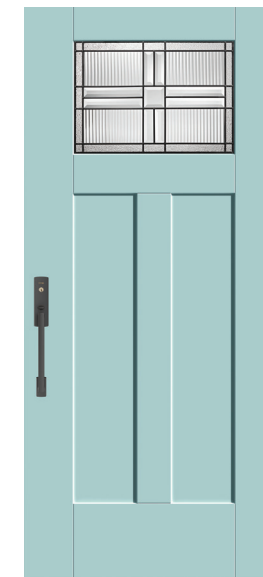

Smooth-Star with
Saratoga Glass
S6240