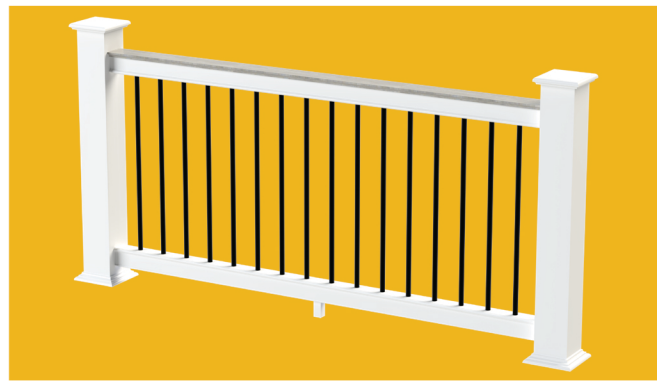

New York - 800-378-3650
New England - 800-874-9500
rbscorp.com