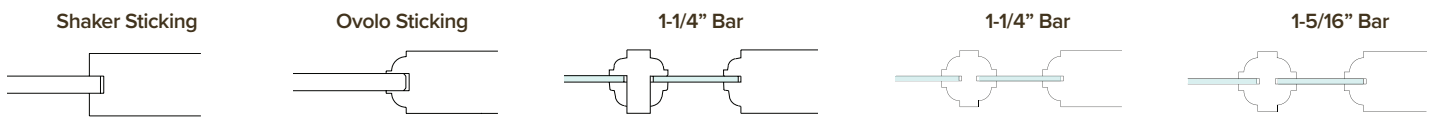

**PR730** 1-3/8" & 1-3/4"

**PR732** 1-3/8"

**PR730F** 1-3/8" & 1-3/4"

**PR8001** 1-3/8"

**PR8010** 1-3/8" & 1-3/4"

Primed, 1-1/4" Slats  
6/8 Only  
**RBS STOCK**

Primed, 1-1/4" Slats  
6/8 Only  
**RBS STOCK**

Flat Panel Louver  
Shaker Sticking  
6/8 & 7/0

Clear Glass, Ovolo Sticking  
6/8 & 8/0

1-1/4" Bar, Clear Glass  
6/8 Only  
**RBS STOCK**

Shaker Sticking

Ovolo Sticking

1-1/4" Bar

1-1/4" Bar

1-5/16" Bar

<b>PRIMED DOORS</b>					
	<b>PR8015</b> 1-3/8"	<b>PR8012</b> 1-3/8" & 1-3/4"	<b>PR8018</b> 1-3/8" & 1-3/4"	<b>PR8001F</b> 1-3/8"	<b>PR8010F</b> 1-3/8"
	1-1/4" Bar, Clear Glass 6/8 Only <b>RBS STOCK</b>	1-1/4" Bar, Clear Glass 8/0 Only	1-1/4" Bar, Clear Glass 8/0 Only	Frit Glass, Ovolo Sticking 6/8 & 8/0	1-1/4" Bar, Frit Glass 6/8 Only
	<b>PR8012F</b> 1-3/8"	<b>PR8015F</b> 1-3/8"	<b>PR8018F</b> 1-3/8"	<b>PR8755</b> 1-3/8"	<b>PR8055</b> 1-3/8"
	1-1/4" Bar, Frit Glass 8/0 Only	1-1/4" Bar, Frit Glass 6/8 Only	1-1/4" Bar, Frit Glass 8/0 Only	3/8" MDF Flat Panel, Shaker Sticking 6/8 & 8/0	3/8" MDF Flat Panel, Ovolo Sticking 6/8 & 8/0
	<b>PR8720</b> 1-3/8" & 1-3/4"*	<b>PR8020</b> 1-3/8" & 1-3/4"*	<b>PR8782</b> 1-3/8" & 1-3/4"*	<b>PR8082</b> 1-3/8" & 1-3/4"*	<b>PR66</b> 1-3/8"
	3/8" MDF Flat Panel, Shaker Sticking 6/8, 7/0 & 8/0 <b>RBS STOCK</b>	3/8" MDF Flat Panel, Ovolo Sticking 6/8, 7/0 & 8/0 <b>RBS STOCK</b>	3/8" MDF Flat Panel, Shaker Sticking 6/8, 7/0 & 8/0 <b>RBS STOCK</b>	3/8" MDF Flat Panel, Ovolo Sticking 6/8 & 8/0 <b>RBS STOCK</b>	9/16" Raised Panel, Ovolo Sticking 6/8 Only <b>RBS STOCK</b>