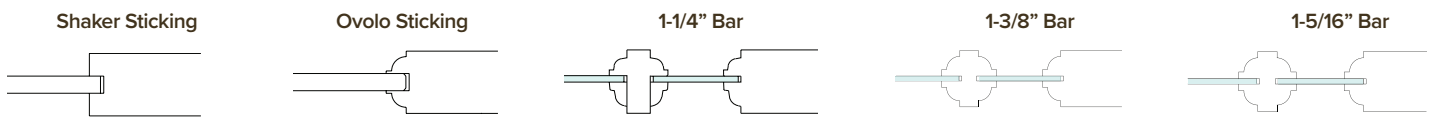

Shaker Sticking

Ovolo Sticking

1-1/4" Bar

1-3/8" Bar

1-5/16" Bar

<b>PRIMED DOORS</b>					
	<b>PR8015</b> 1-3/8"	<b>PR8012</b> 1-3/8" & 1-3/4"	<b>PR8018</b> 1-3/8" & 1-3/4"	<b>PR8001F</b> 1-3/8"	<b>PR8010F</b> 1-3/8"
	1-3/8" Bar, Clear Glass 6/8 Only <b>RBS STOCK</b>	1-3/8" Bar, Clear Glass 8/0 Only	1-3/8" Bar, Clear Glass 8/0 Only	Frit Glass, Ovolo Sticking 6/8 & 8/0	1-3/8" Bar, Frit Glass 6/8 Only
					
	<b>PR8012F</b> 1-3/8"	<b>PR8015F</b> 1-3/8"	<b>PR8018F</b> 1-3/8"	<b>PR8755</b> 1-3/8"	<b>PR8055</b> 1-3/8"
	1-3/8" Bar, Frit Glass 8/0 Only	1-3/8" Bar, Frit Glass 6/8 Only	1-3/8" Bar, Frit Glass 8/0 Only	3/8" MDF Flat Panel, Shaker Sticking 6/8 & 8/0	3/8" MDF Flat Panel, Ovolo Sticking 6/8 & 8/0
					
	<b>PR8720</b> 1-3/8" & 1-3/4"*	<b>PR8020</b> 1-3/8" & 1-3/4"*	<b>PR8782</b> 1-3/8" & 1-3/4"*	<b>PR8082</b> 1-3/8" & 1-3/4"*	<b>PR66</b> 1-3/8"
	3/8" MDF Flat Panel, Shaker Sticking 6/8, 7/0 & 8/0 <b>RBS STOCK</b>	3/8" MDF Flat Panel, Ovolo Sticking 6/8, 7/0 & 8/0 <b>RBS STOCK</b>	3/8" MDF Flat Panel, Shaker Sticking 6/8, 7/0 & 8/0 <b>RBS STOCK</b>	3/8" MDF Flat Panel, Ovolo Sticking 6/8 & 8/0 <b>RBS STOCK</b>	9/16" Raised Panel, Ovolo Sticking 6/8 Only <b>RBS STOCK</b>